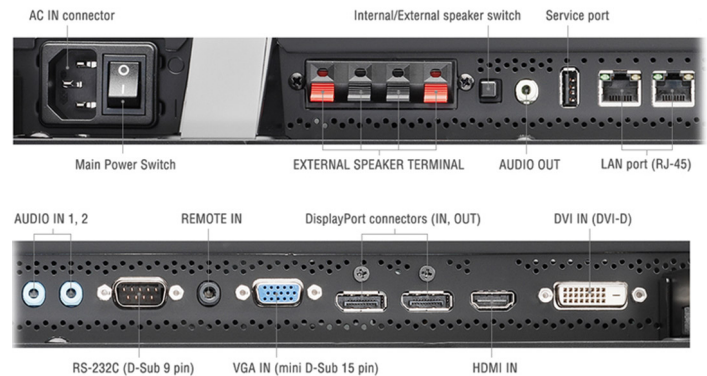

## The New X754HB - Stunning visibility in a bright world

With the all new NEC X754HB connecting with customers has never been easier, smarter or brighter. Whether in public places, a window storefront or at the airport, this 75" high brightness display will make sure your advertising campaign or crucial information like flight data is visible to your audience in any lighting condition. Viewers are automatically recognized by an optional human sensor and screen settings adjusted to make sure that your message will shine in the crowd. The high performance display will capture your customers with a stunning visual experience, even wearing sunglasses, while minimizing unnecessary power use through a programmable ambient light sensor.

**Convenient installation and set up with NFC** - the built-in near communication field chip allows to pre-configure the display by using an NFC capable device loaded with the NEC Android App.

**Automatically respond to viewer presence** - The Human Sensor switches the display from very low to operating brightness or changes inputs when a person enters a proximity zone. This optional feature can also be used for creative signage or minimise unnecessary power use.